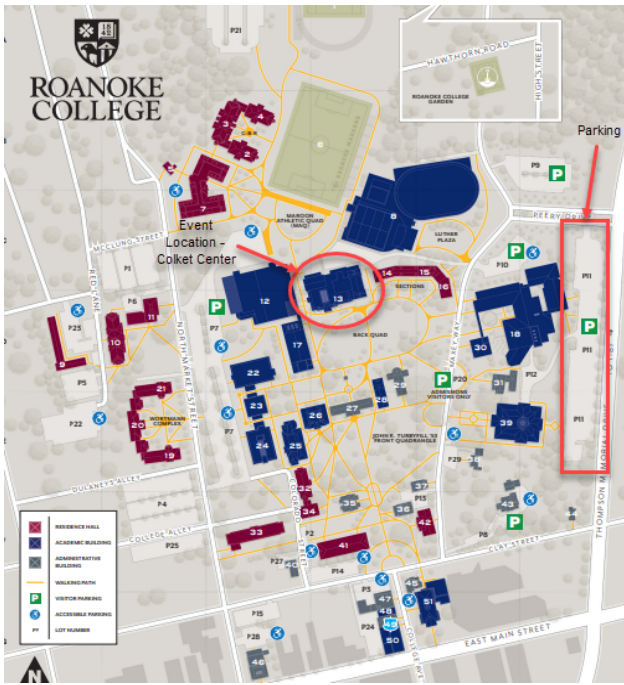

ROANOKE COLLEGE

CAMPUS MAP

College Buildings

Residence Halls

BUILDING NAME	NO. ON MAP	COORDINATES
Alumni Hall	9	D1
Augusta Hall	5	B2
Borlaff Hall	32	E3
Bonner Hall	3	B2
Blue Ridge Hall	19	E2
Caldwell Hall	2	B3
Caldwell Hall (Caldwell, Bonner, Ritter Halls)	11	D2
Cherokee Hall	42	F4
Chowanoke Hall	30	D1
Crawford Hall	41	F3
Fox Hall (Sections)	16	C4
Marion Hall	33	F3
Murray Hall	7	C2
Ritter Hall	4	B3
Sections (Fox Hall, Yonca Hall)	20	C4
Shenandoah Hall	2	D2
Smith Hall	34	F3
Talbot Hall	28	D2
Wells Hall 1, 2, & 3 (Sections)	14	C4
Yonca Hall (Sections)	15	C4

Parking

Event Location - Coker Center